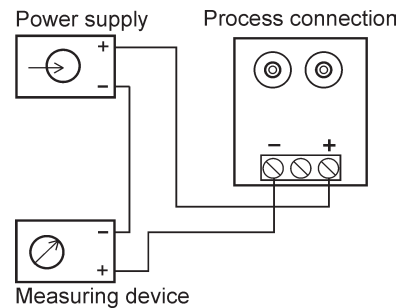

Characteristics

The Pressure Converter LPC60 can be used for measuring low pressure, differential pressure in filter- and clean room technology. The device is designed for dry and non aggressive gases in the range from 0.25..25 mbar designed.

Technical data

Power supply

Loop voltage : 12..36 V DC
Operating temperature : -18..+70°C
(0..55 °C compensated range)

Input

Process connection : pressure tube 1/4" (4.7mm)
Measuring range
- unidirectional : 0.25..25 mbar
- bidirectional : ±0.25..16 mbar
Overload : max. 1 bar
for vertical mounting calibrated

Output

Current : 4..20 mA, 2-wire connection
Span and zero point : ± 5 % adjustable
Accuracy : 0.8 %, optional 0.4 %

Case

Mounting : DIN rail TS35 or screws M4
Electrical connection : slide-in terminal

Dimensions

Connection diagram

Ordering code

LPC60 - 1. - 2.

1. Measuring range [mbar] (please state in clear text)	
unidirectional	
0..0.25/ 0.6/ 1/ 1.6/ 2.5/ 4/ 6/ 10/ 25	
bidirectional	
±0.25/ 0.6/ 1.6/ 2.5/ 4/ 6/ 10/ 16	
2. Options	
00	without option
01	accuracy 0.4 %