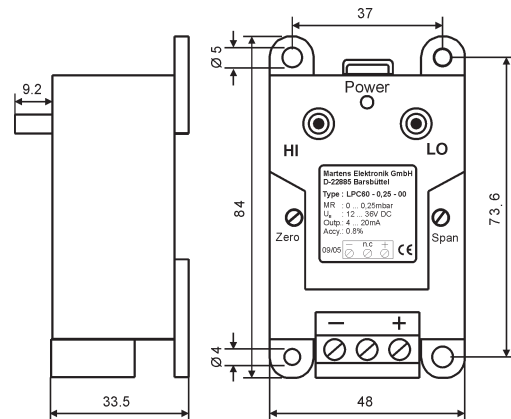

Characteristics

The Pressure Converter LPC60 can be used for measuring low pressure, differential pressure in filter- and clean room technology. The device is designed for dry and non aggressive gases in the range from 0.25..25 mbar designed.

Technical data

Power supply

Loop voltage : 12..36 V DC
Operating temperature : -18..+70°C
(0..55 °C compensated range)

Input

Process connection : pressure tube 1/4" (4.7mm)
Measuring range
- unidirectional : 0.25..25 mbar
- bidirectional : ±0.25..16 mbar
Overload : max. 1 bar
for vertical mounting calibrated

Output

Current : 4..20 mA, 2-wire connection
Span and zero point : ± 5 % adjustable
Accuracy : 0.8 %, optional 0.4 %

Case

Mounting : DIN rail TS35 or screws M4
Electrical connection : slide-in terminal

Dimensions

Connection diagram

Ordering code

LPC60 - 1. - 2.

1. Measuring range [mbar] (please state in clear text)	
unidirectional	
0..0.25/ 0.6/ 1/ 1.6/ 2.5/ 4/ 6/ 10/ 25	
bidirectional	
±0.25/ 0.6/ 1.6/ 2.5/ 4/ 6/ 10/ 16	
2. Options	
00	without option
01	accuracy 0.4 %