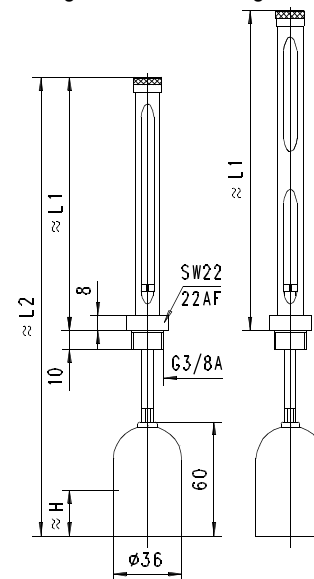

Киргизия (996)312-96-26-47 Казахстан (772)734-952-31 Таджикистан (992)427-82-92-69

<http://ghm.nt-rt.ru> || gmg@nt-rt.ru

Level Indicator NBS

- Mounted in the cover
- Direct display

Characteristics

Mechanical level indicator for water: The level is displayed in a sight glass by means of a sight ring.

Technical data

Switch	without
Process connection	male thread G 3/8 A, optional G 1/2 A
Density of medium	see table "Dimensions, density, and weights"
Pressure resistance	-
Medium temperature	-20..+50 °C
Ambient temperature	-20..+50 °C
Media	water, oils
Electrical data	none
Materials medium-contact	CW614N, natural glass, acrylic, NBR
Non-medium-contact materials	CW614N, natural glass, PVC, NBR
Weight	see table "Dimensions, density, and weights"
Installation location	vertical installation position

Dimensions, density, and weights

Types	L1	L2	H	Density Medium g/cm ³	Number of sight glasses	Weight kg
NBS-010HM040	40	185	21	≥ 0.60	1	0.10
NBS-010HM060	60	205	22			
NBS-010HM080	80	225	23			
NBS-010HM100	100	245	24	≥ 0.65	1	0.12
NBS-010HM125	125	270	25			
NBS-010HM150	150	295	25			
NBS-010HM200	200	345	27	≥ 0.70	2	0.16
NBS-010HM250	250	395	29	≥ 0.75		
NBS-010HM300	300	445	30	≥ 0.80		

Length 40..200

Length 250..300

Vent drilling in cover.

Details of float location H for density 1 g/cm³.

Ordering code

NBS - 1. 2. 3. 4.
 H M

○=Option

1. Connection size	010	threaded connection G 3/8 A
	015	○ threaded connection G 1/2 A
2. Process connection	H	screw-in thread
3. Connection material	M	brass
4. Length	040	40 mm
	060	60 mm
	080	80 mm
	100	100 mm
	125	125 mm
	150	150 mm
	200	200 mm
	250	250 mm
	300	300 mm