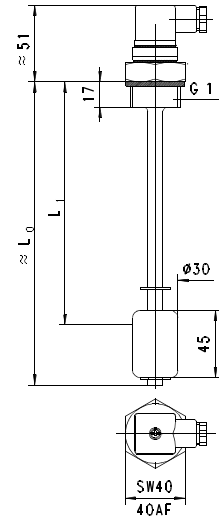

Киргизия (996)312-96-26-47 Казахстан (772)734-952-31 Таджикистан (992)427-82-92-69

Level Switch SB

- Mounted in the cover
- Changeover contact

Characteristics

Mechanical level monitor for fluid media with contact-free actuation of a reed contact.

Technical data

Switch	reed switch
Process connection	male thread G 1 A
Density of medium	$\geq 0.35 \text{ g/cm}^3$
Switching value	60..460 mm, for details see "Dimensions and weights"
Tolerance	$\pm 5 \text{ mm}$
Pressure resistance	PN 12 bar
Medium temperature	-20..+105 °C
Ambient temperature	-20..+55 °C
Media	water, oils
Wiring	changeover no. 0.280 
Switching voltage	max. 230 V AC
Switching current	max. 0.5 A
Switching capacity	max. 60 VA
Protection class	1 - PE connection
Ingress protection	IP 65
Electrical connection	plug DIN 43650-A / ISO 4400
Materials medium-contact	CW614N, Spansil (NBR), bronze, NBR
Non-medium-contact materials	PA
Weight	refer to table "Dimensions and weights"
Installation location	vertical installation position

Dimensions and weights

G	Types	L ₀	L ₁	Weight kg
G 1 A	SB-025HM0100	100	60	0.35
	SB-025HM0200	200	160	0.40
	SB-025HM0300	300	260	0.50
	SB-025HM0400	400	360	0.55
	SB-025HM0500	500	460	0.60

Details of float location L₁ mm for density 1 g/cm³
The device is delivered without a seal.

Ordering code

SB - 1. 025 2. H 3. M 4.

1. Connection size	025	threaded connection G 1 A
2. Process connection	H	screw-in thread
3. Connection material	M	brass
4. Length L₀	0100	100 mm
	0200	200 mm
	0300	300 mm
	0400	400 mm
	0500	500 mm