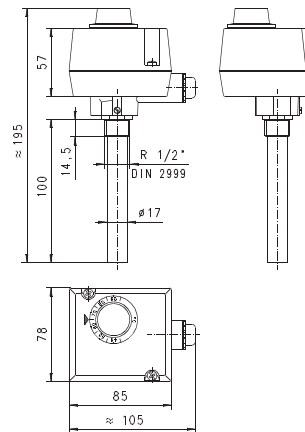

Technical data

Switch	micro switch
Process connection	male thread R 1/2" (DIN 2999)
Switching range	<i>one contact</i> externally adjustable +50..+130 °C <i>two contacts</i> externally adjustable +35..+95 °C internally adjustable +50..+130 °C
Adjustability	in 5 °C steps
Tolerance	±5 K
Hysteresis	~ 8 K
Pressure	PN 16
Medium temperature	-20..+145 °C
Ambient temperature	-20..+55 °C
Media	water, viscous media, gases
Wiring	changeover No. 0.342 
Switching voltage	24..250 V AC
Switching current	max. 8 A (15 A ohmic load)
Switching capacity	at 24 V AC min. 150 mA
Protection class	1
Ingress protection	IP 43 (optionally IP 54)
Electrical connection	cable screw gland M20x1.5
Materials medium-contact	CW614N nickelled (optionally stainless steel 1.4301)
Non-medium-contact materials	Cu nickelled, ABS
Weight	one contact 0.3 kg two contacts 0.5 kg
Installation location	installation location as desired. When installed, the sensor should be fully immersed in the medium.

Dimensions

one contact

Further sensor lengths available on request.

two contacts

Further sensor lengths available on request.

Ordering code

TR - 1. 015 2. H 3. M 4. □

1. Connection size	015	threaded connection R 1/2"
2. Process connection	H	screw-in thread
3. Connection material	M	brass
4. Number of contacts	1	one contact
	2	two contacts