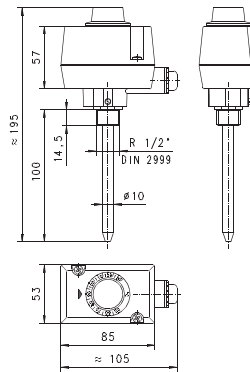

Киргизия (996)312-96-26-47
Казахстан (772)734-952-31
Таджикистан (992)427-82-92-69

Temperature Controller TR

- Adjustable from the exterior
- Installation location as desired

Characteristics

The measurement fluid in the sensor expands as the temperature increases, and thus triggers a micro switch via a membrane.

Technical data

Switch	micro switch
Process connection	male thread R 1/2" (DIN 2999)
Switching range	<i>one contact</i> externally adjustable +50..+130 °C <i>two contacts</i> externally adjustable +35..+95 °C internally adjustable +50..+130 °C
Adjustability	in 5 °C steps
Tolerance	±5 K
Hysteresis	~ 8 K
Pressure	PN 16
Medium temperature	-20..+145 °C
Ambient temperature	-20..+55 °C
Media	water, viscous media, gases
Wiring	changeover No. 0.342 
Switching voltage	24..250 V AC
Switching current	max. 8 A (15 A ohmic load)
Switching capacity	at 24 V AC min. 150 mA
Protection class	1
Ingress protection	IP 43 (optionally IP 54)
Electrical connection	cable screw gland M20x1.5
Materials medium-contact	CW614N nickelled (optionally stainless steel 1.4301)
Non-medium-contact materials	Cu nickelled, ABS
Weight	one contact 0.3 kg two contacts 0.5 kg
Installation location	installation location as desired. When installed, the sensor should be fully immersed in the medium.

Dimensions

one contact

Further sensor lengths available on request.

two contacts

Further sensor lengths available on request.

Ordering code

TR - 1. 015 2. H 3. M 4. □

1. Connection size	015	threaded connection R 1/2"
2. Process connection	H	screw-in thread
3. Connection material	M	brass
4. Number of contacts	1	one contact
	2	two contacts